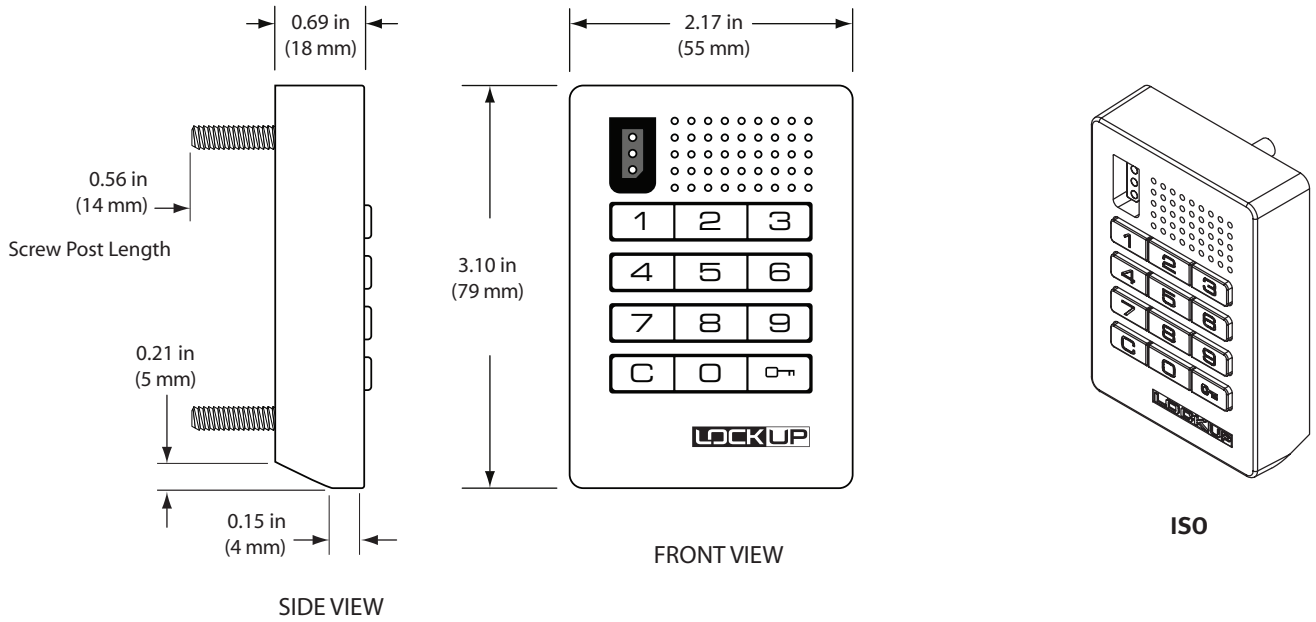

WWW.LOCKUP.COM

Shared Use Functionality
Keypad Lock

FEATURES

- Solid metal housing with integrated pull
- Surface mount
- 3/8" bolt
- Tamper guard
- Keypad operation
- Operates with a 4-digit code
- Automatically unlocks after 12 hours (E function only)
- Visual & audible indicators
- Shared use functionality
- Manager Flex Key for management access and external power
- Powered by 2 premium 9-volt batteries
- 3-5 year battery life

100% ADA Compliant, LockUp fully complies with the Americans with Disabilities Act.

DRAWINGS & DIMENSIONS

FRONT UNIT - WITH SCREW POST

REAR UNIT - SPRING BOLT